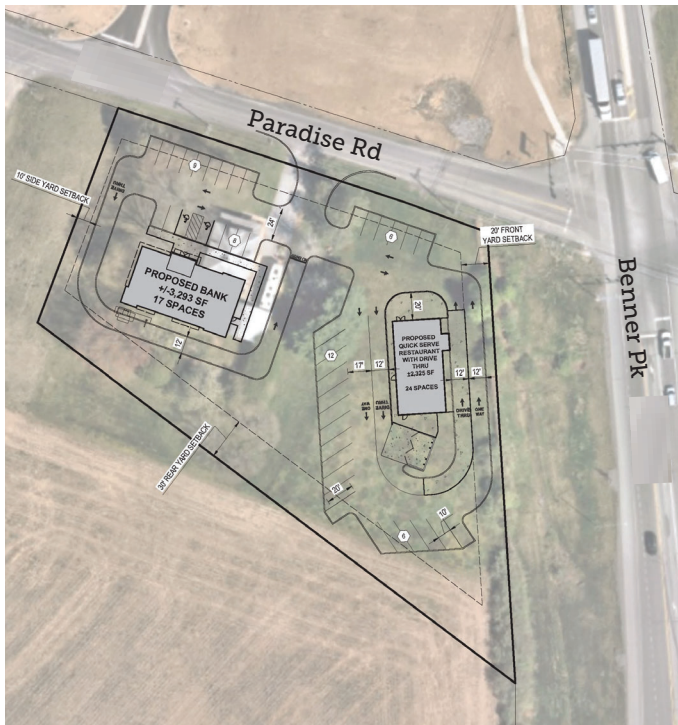

1.7 Acres Commercial Land For Lease

116 Paradise Rd, Bellefonte, Centre County, PA 16823

**1.7 Acres
Commercial Land
For Lease**

PROPERTY HIGHLIGHTS

- Excellent visibility and access from Rte 220/I-99
- Public utilities and zoning in place
- Potential uses for QSR, car wash, convenience stores, or medical offices or urgent care
- Call for pricing